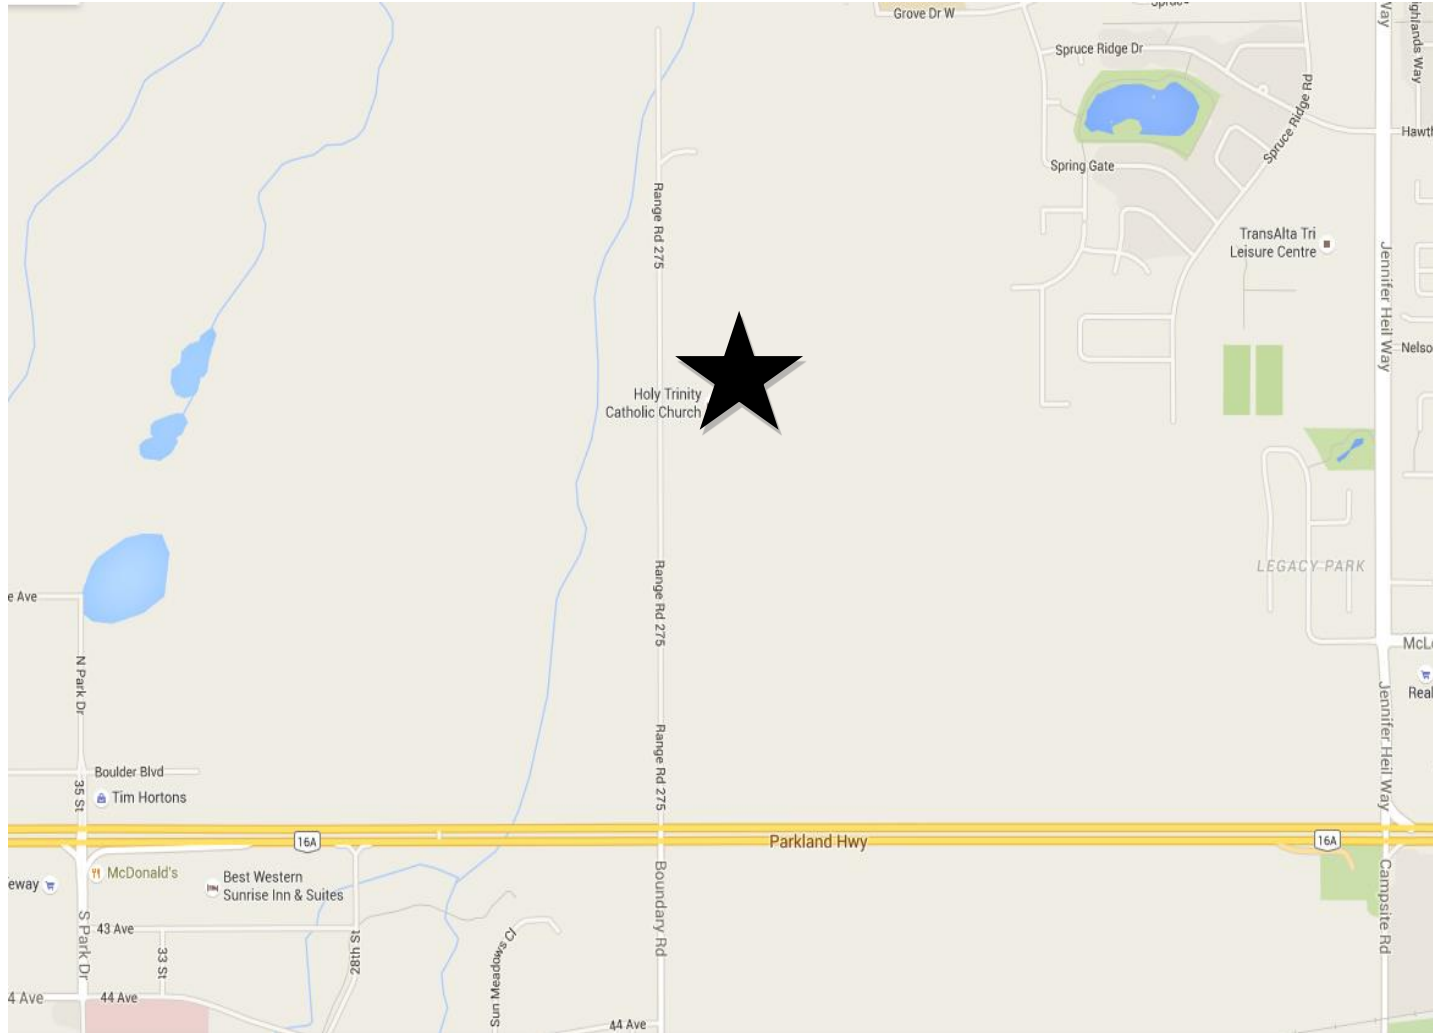

Map to Day Camp Bus

Holy Trinity Parish is located at 200 Boundary Road, North of Highway 16A (Stony Plain Road) in Spruce Grove. Boundary Road is the road in between Spruce Grove and Stony Plain. To find the Church, you simply need to get on Highway 16A and head West (from Spruce Grove) or East (from Stony Plain) and look for the Church in the field between both communities.