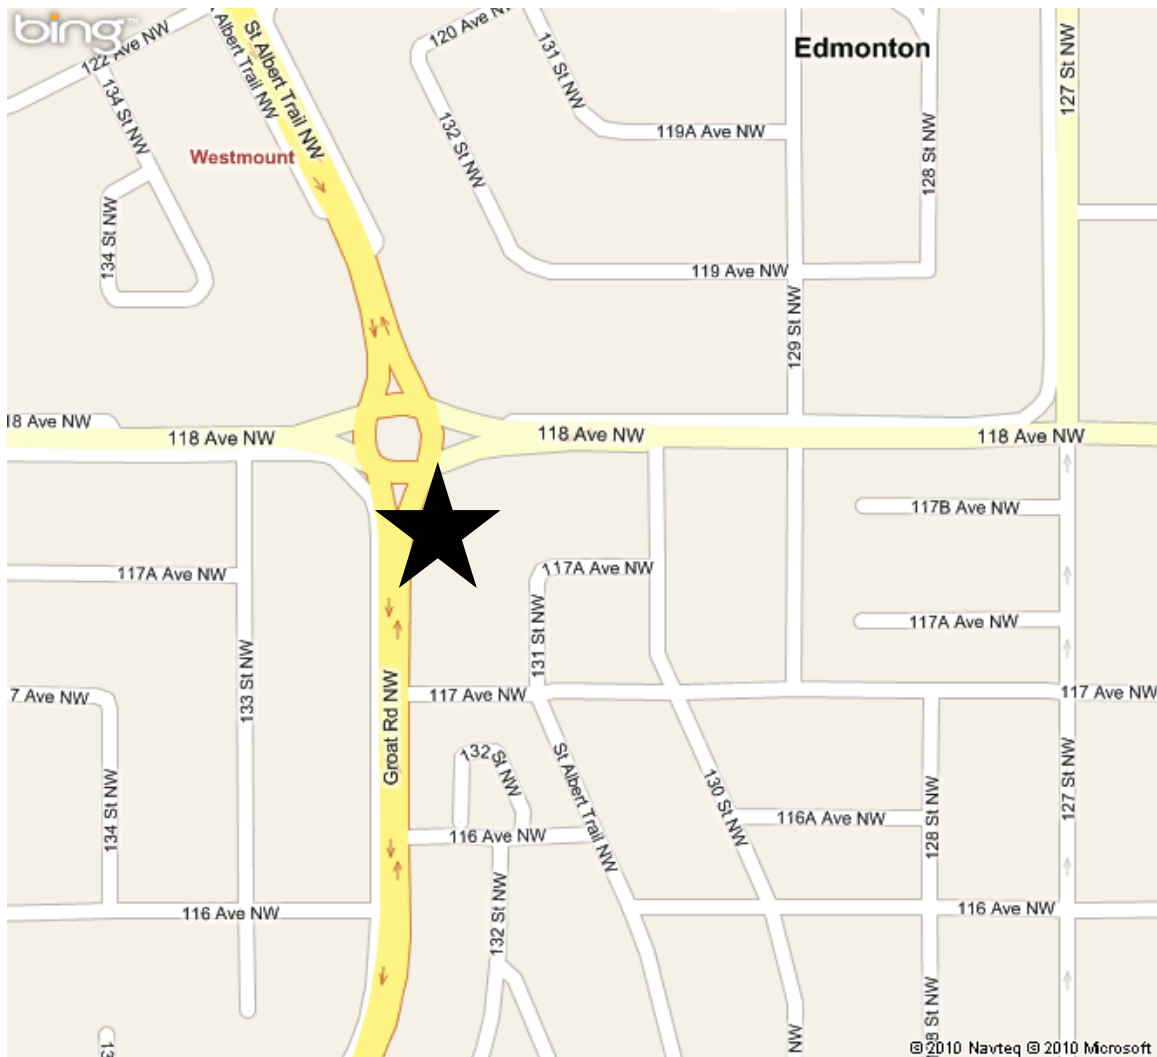

Camp Yowochas Map to Overnight Summer Camp Bus Stop

We meet at the Percy Page Centre: 11769 Groat Road in Edmonton

Our buses will meet in the north east corner of the parking lot, near Tim Horton's. You may only access the Percy Page Centre parking lot going east on 118 Ave or north on Groat road.